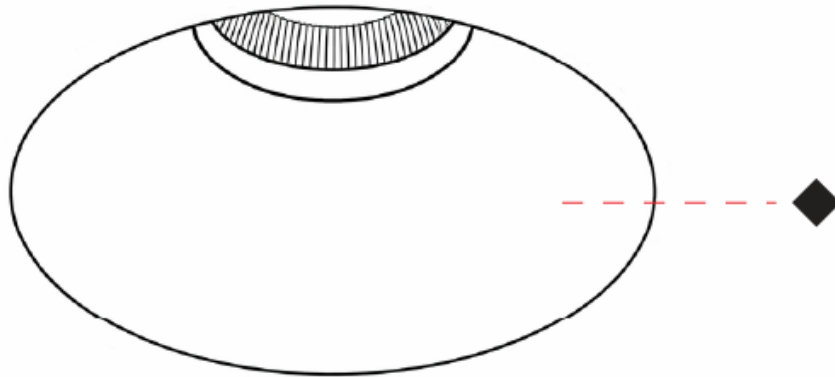

A350206-

PROJECT

TYPE

SPECIFIER

QUANTITY

DATE

A