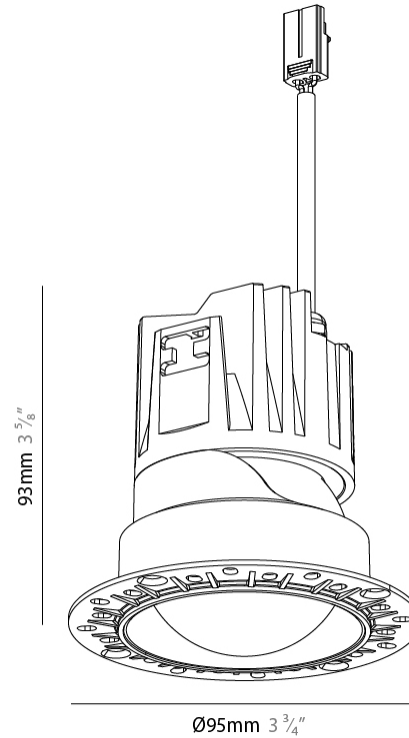

GENERAL

Series: Bioniq Evo
Partner: Prolicht
Division: Architectural
Installation: Trimless
Product Type: Downlight
Mounting Location: Ceiling
Light Distribution: Adjustable / Direct

PHYSICAL

Aperture Sizes - Downlights: 3"
Shape: Round
Diameter (mm): 95
Diameter (in): 3 3/4
Height (mm): 95
Depth (mm): 105
Height (in): 3 3/4
Depth (in): 4 1/8
Ceiling Thickness (mm): 10 - 50
Ceiling Thickness (in): 3/8 - 1 15/16
Weight (kg): 0.3
Fixture Finish: SSR / BKV / CWI / CRY / HAB / UFT / ITA / RUA / FTG / MYG / LOD / PUS / FRO / FUP / KIA / POP / BLS / SPG / MEY / GOH / CHC / COM / ABZ / JAG / OBR / MOS / ROR
Fixture Material: Extruded Aluminum
Cut-out Measurements: Ø 75mm/2 15/16"

ELECTRICAL

Lamp Type: LED (Zhaga Standard)
Input Wattage (W): 12.8
Total Output Wattage (W): 11.8
Dimming: Non-dimming / DALI Dimming / MATTER Dimming
Driver Included: No
Driver Location: Remote
Driver Type: Constant Current - Universal
Driver Class: Class 2
Constant Current (mA): 350mA
Upon Request: 0-10V Dimming / Phase Dimming

LED

Color Temperature (°K): 2400 / 2700 / 3000 / 3500 / 4000
Max. Delivered Lumen (lm): Max 1502
Nominal Lumen (lm): 2006
CRI: >90 CRI
Efficiency (%): 117
Lamp Life (hrs): 50000

OPTICAL

Beam Angle: 24 / 32 / 42
Adjustability: Rotational 350° / Tilt 30°

RATINGS AND CERTIFICATIONS

Certified By: Certified for North American Standards
IP rating: IP65
Glare Rating: ≤ 10

PROJECT	_____
TYPE	_____
SPECIFIER	_____
QUANTITY	_____
DATE	_____